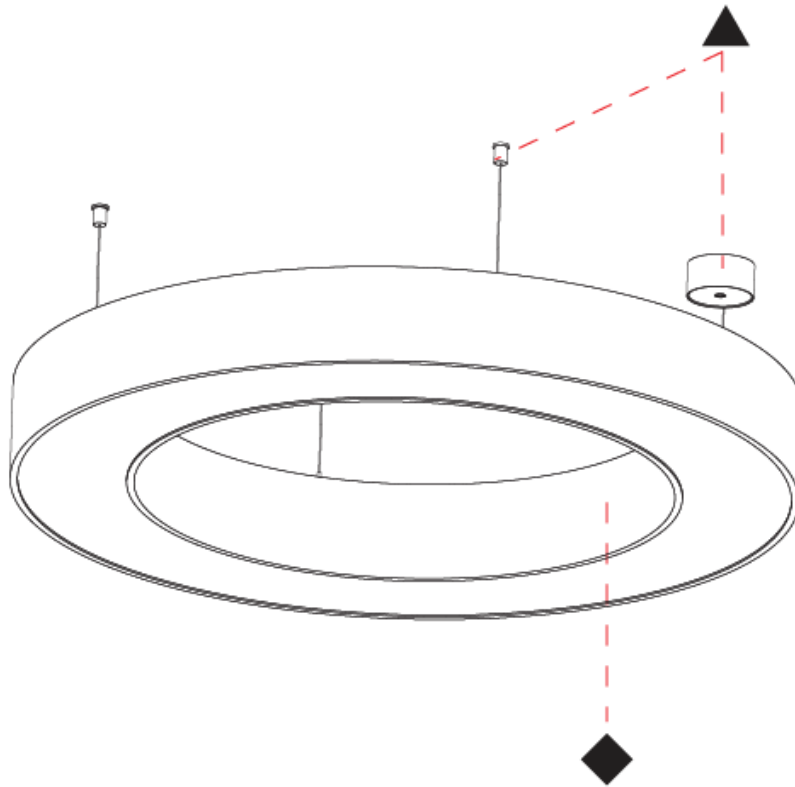

GLORIOUS 150 SUSPENSION

A30229-

PROJECT _____

TYPE _____

SPECIFIER _____

QUANTITY _____

DATE _____

A