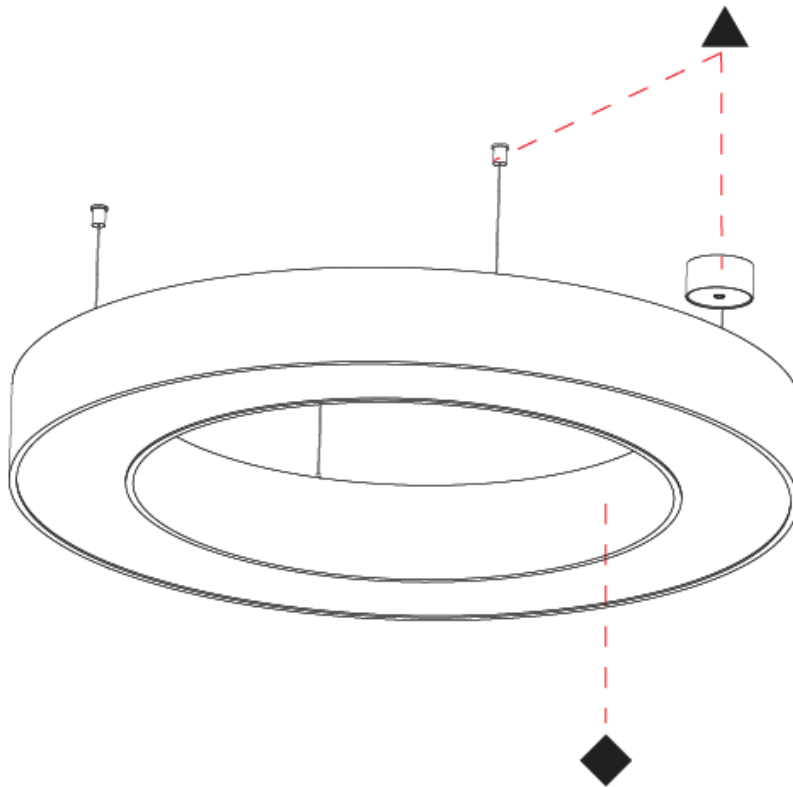

GLORIOUS 150 SUSPENSION

A30303-

PROJECT _____

TYPE _____

SPECIFIER _____

QUANTITY _____

DATE _____

A