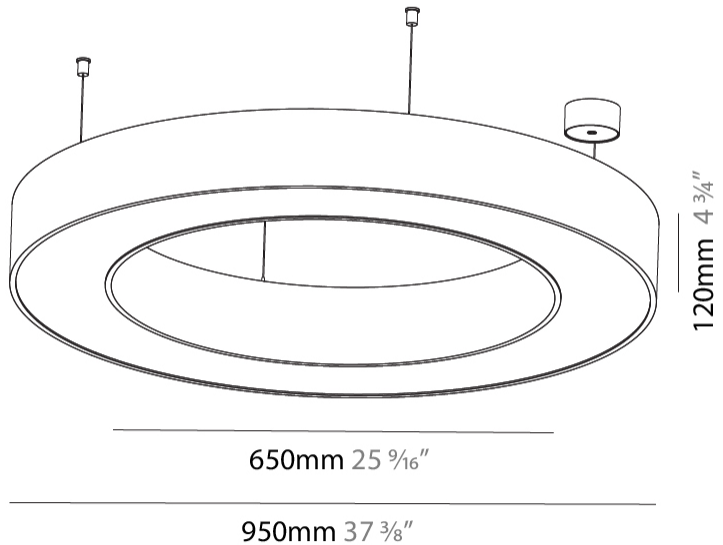

GENERAL

Series: Glorious
Subseries: Glorious 150
Partner: Prolicht
Division: Architectural
Installation: Suspension
Product Type: Pendant
Mounting Location: Ceiling
Light Distribution: Direct

PHYSICAL

Shape: Round
Diameter (mm): 950
Diameter (in): 37 ³/₈
Height (mm): 120
Height (in): 4 ³/₄
Max. Overall Height (mm): 2120
Max. Overall Height (in): 83 ⁷/₁₆
Weight (kg): 9.172
Weight (lbs): 20.22
Diffuser: [PMMA - Opal or Micro-Prism](#)
Fixture Finish: [SSR / BKV / CWI / CRY / HAB / UFT / ITA / RUA / FTG / MYG / LOD / PUS / FRO / FUP / KIA / POP / BLS / SPG / MEY / GOH / CHC / COM / ABZ / JAG / OBR / MOS / ROR](#)
Fixture Material: PMMA / Aluminum

ELECTRICAL

Lamp Type: LED (Zhaga Standard)
Input Wattage (W): 44.1
Total Output Wattage (W): 36 / 28.8 (3500K)
Dimming: [0-10V Dimming / Phase Dimming (120Vac Only)](#)
Driver Included: Yes
Driver Location: Integrated
Driver Type: Constant Current
Driver Class: Class 2
Input Voltage (V): 120 - 277
Constant Current (MA): 350 / 900 (3500K)

LED

Color Temperature (°K): 2700 / 3000 / 3500 / 4000
Max. Delivered Lumen (lm): Max 4008
Nominal Lumen (lm): Max 6045
CRI: >90 CRI
Efficiency (%): 65
Lamp Life (hrs): 50000

OPTICAL

RATINGS AND CERTIFICATIONS

Certified By: Certified for North American Standards
IP rating: IP20