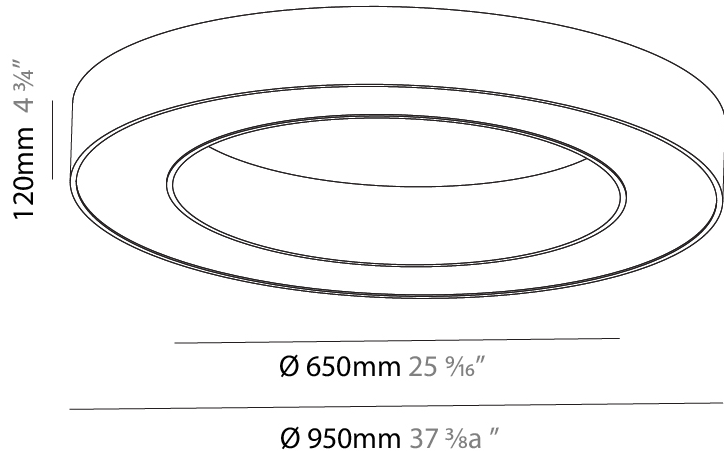

1. To build a product code in our configurator select the specify button on the base model # product page
2. To build a manual product code on this datasheet choose from the options listed below in blue font and add the suffix to the base model #

GENERAL

Series: Glorious
Subseries: Glorious 150
Partner: Prolicht
Division: Architectural
Installation: Surface
Product Type: Ceiling Surface
Mounting Location: Ceiling
Light Distribution: Direct

PHYSICAL

Shape: Round
Diameter (mm): 950
Diameter (in): 37 3/8
Height (mm): 120
Height (in): 4 3/4
Weight (kg): 8.94
Weight (lbs): 19.67
Diffuser: PMMA - Opal / Microprism
Fixture Finish: SSR / BKV / CWI / CRY / HAB / UFT / ITA / RUA / FTG / MYG / LOD / PUS / FRO / FUP / KIA / POP / BLS / SPG / MEY / GOH / CHC / COM / ABZ / JAG / OBR / MOS / ROR
Fixture Material: PMMA / Aluminum

ELECTRICAL

Lamp Type: LED (Zhaga Standard)
Input Wattage (W): 44.1
Total Output Wattage (W): 36 / 28.8 (3500K)
Dimming: 0-10V Dimming / Phase Dimming (120Vac Only)
Driver Included: Yes
Driver Location: Integrated
Driver Type: Constant Current - 120 / 277Vac
Driver Class: Class 2
Input Voltage (V): 120 - 277
Constant Current (MA): 350 / 900 (3500K)

LED

Color Temperature (°K): 2700 / 3000 / 3500 / 4000
Max. Delivered Lumen (lm): Max 4008
Nominal Lumen (lm): Max 6045
CRI: >90 CRI
Efficiency (%): 65
Lamp Life (hrs): 50000

OPTICAL

RATINGS AND CERTIFICATIONS

Certified By: Certified for North American Standards
IP rating: IP20